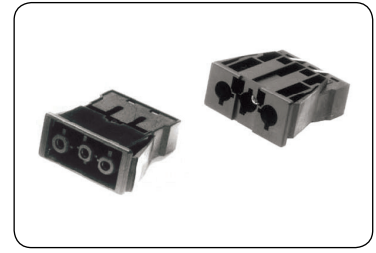

Attachments

Connectors

Shrouded Connectors

Internal Connectors

Panel Mount Connectors

Start Lead

Connecting Lead

T Connector

Universal Mounting Bracket

Plaster Board Ceiling
Mounted in a plaster board ceiling, pushed up from below

T Bar Ceiling
Mounted in a T bar ceiling, pushed up from below

Concealed T Bar Ceiling
Mounted in a concealed T bar ceiling, pushed up from below

Wire Suspension Kit

Adjustable clutch with splitter wire

Ceiling mounting boss

Suspension wire