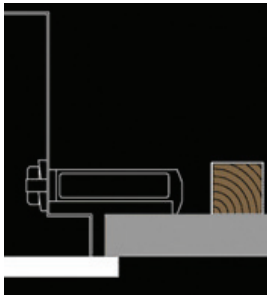

Attachments

Connectors

Shrouded Connectors

Internal Connectors

Panel Mount Connectors

Start Lead

Connecting Lead

T Connector

Universal Mounting Bracket

Plaster Board Ceiling
Mounted in a plaster board ceiling, pushed up from below

T Bar Ceiling
Mounted in a T bar ceiling, pushed up from below

Concealed T Bar Ceiling
Mounted in a concealed T bar ceiling, pushed up from below

Wire Suspension Kit

Adjustable clutch with splitter wire

Ceiling mounting boss

Suspension wire