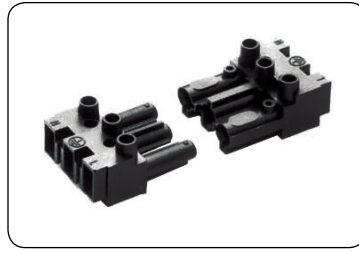

Attachments

Connectors

Shrouded Connectors

Internal Connectors

Panel Mount Connectors

Start Lead

Connecting Lead

T Connector

Universal Mounting Bracket

Plaster Board Ceiling
Mounted in a plaster board ceiling, pushed up from below

T Bar Ceiling
Mounted in a T bar ceiling, pushed up from below

Concealed T Bar Ceiling
Mounted in a concealed T bar ceiling, pushed up from below

Wire Suspension Kit

Adjustable clutch with splitter wire

Ceiling mounting boss

Suspension wire