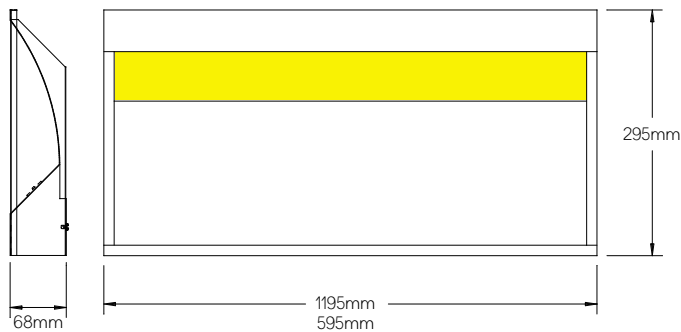

## CYPHER Wallwasher

MANUFACTURING IN THE  
**UNITED KINGDOM**

- Body constructed from white powder coated steel
- High transmission clear or opal diffuser
- Tridonic or Philips LED modules and drivers
- Designed to suit both 15mm and 25mm T-bar ceilings
- Surface mounted & plasterboard ceiling options available
- High colour consistency 3 step MacAdam
- High colour rendering CRI>80
- Various powder coated finishes
- IP20 rated
- Wireless option available
- Optional LiFePO4 Lithium Battery for extended life
- 5 year warranty on LED system