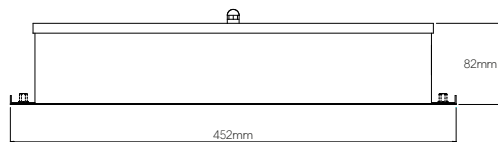

FORECOURT CANOPY

Robust Moisture Resistant

MANUFACTURING IN THE
UNITED KINGDOM

- Body constructed from powder coated steel
- Clear polycarbonate panel for exterior use
- Tridonic LED modules and drivers
- Supplied with mounting frame to pre-fit in existing aperture
- Asymmetric version available for near roadside mounting to avoid glare
- Bespoke/project specific sizes and outputs made to order
- This luminaire also utilises a special paint process to ensure ultimate protection
- Ingress protection of IP65
- Wireless option available
- 5 year warranty on LED system

PRODUCT CODE

Product	GF450	Canopy
Driver	S	Standard Driver
	D	Dali Driver
	T	Touch Dimming Driver
Output	08	8000 Lumens
	10	10000 Lumens
	12	12000 Lumens
	14	14000 Lumens
Colour Temperature	3	3000 Kelvin
	4	4000 Kelvin
Lens	NB	Narrow Beam
	MB	Medium Beam
Mounting Frame	590	590mm frame/475mm cut out
	750	750mm frame/595mm cut out