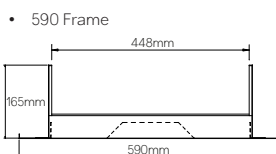

FORECOURT CANOPY

Robust Moisture Resistant

MANUFACTURING IN THE
UNITED KINGDOM

- Body constructed from powder coated steel
- Clear polycarbonate panel for exterior use
- Tridonic LED modules and drivers
- Supplied with mounting frame to pre-fit in existing aperture
- Asymmetric version available for near roadside mounting to avoid glare
- Bespoke/project specific sizes and outputs made to order
- This luminaire also utilises a special paint process to ensure ultimate protection
- Ingress protection of IP65
- Wireless option available
- 5 year warranty on LED system

PRODUCT CODE

Product	GF450	Canopy
Driver	S	Standard Driver
	D	Dali Driver
	T	Touch Dimming Driver
Output	08	8000 Lumens
	10	10000 Lumens
	12	12000 Lumens
	14	14000 Lumens
Colour Temperature	3	3000 Kelvin
	4	4000 Kelvin
Lens	NB	Narrow Beam
	MB	Medium Beam
Mounting Frame	590	590mm frame/475mm cut out
	750	750mm frame/595mm cut out

• GF450 Canopy

Ambient operating temperature 25°C - Do not cover back of fitting