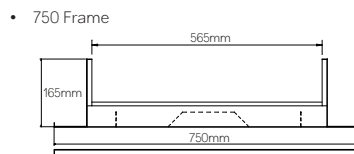

FORECOURT CANOPY

Robust Moisture Resistant

MANUFACTURING IN THE
UNITED KINGDOM

- Body constructed from powder coated steel
- Clear polycarbonate panel for exterior use
- Tridonic LED modules and drivers
- Supplied with mounting frame to pre-fit in existing aperture
- Asymmetric version available for near roadside mounting to avoid glare
- Bespoke/project specific sizes and outputs made to order
- This luminaire also utilises a special paint process to ensure ultimate protection
- Ingress protection of IP65
- Wireless option available
- 5 year warranty on LED system

PRODUCT CODE

Product	GF450	Canopy
Driver	S	Standard Driver
	D	Dali Driver
	T	Touch Dimming Driver
Output	08	8000 Lumens
	10	10000 Lumens
	12	12000 Lumens
	14	14000 Lumens
Colour Temperature	3	3000 Kelvin
	4	4000 Kelvin
Lens	NB	Narrow Beam
	MB	Medium Beam
Mounting Frame	590	590mm frame/475mm cut out
	750	750mm frame/595mm cut out

• GF450 Canopy

Ambient operating temperature 25°C - Do not cover back of fitting