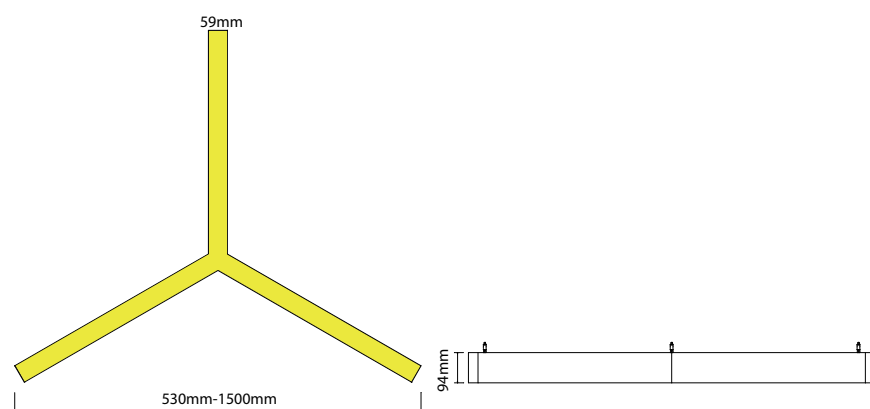

TRI Pendant

MANUFACTURING IN THE
UNITED KINGDOM

- Extruded aluminium single piece housing (meaning no on-site assembly)
- Snap in/out opal diffuser for general illumination
- Microprism diffuser available to aid in achieving UGR<19
- Tridonic or Philips LED modules and drivers
- Downlight only or up/downlight
- Bespoke/project specific sizes, shapes and outputs made to order
- Supplied with adjustable 3m drop wire suspension kit and pre-wired with 3m flex
- High colour consistency 3 step MacAdam
- High colour rendering CRI>80
- Multiple coloured diffuser inserts available
- Various powder coated finishes
- IP20 rated
- Wireless option available
- Optional LiFePO4 Lithium Battery for extended life
- 5 year warranty on LED system

Ambient operating temperature 25°C

PRODUCT CODE

Product	TRI	TriPendant
Body Size	05	530mm
	08	775mm
	12	1260mm
	15	1500mm
Driver	S	Standard Driver
	D	Dali Driver
	W	Wireless Dim
	A	1-10V Driver
Output (530mm)	03	3100 Lumens
	05	4500 Lumens
	07	7000 Lumens
Output (775mm)	08	7900 Lumens
	12	11600 Lumens
Output (1260mm)	09	9400 Lumens
	14	13700 Lumens
Colour Temperature	3	3000 Kelvin
	4	4000 Kelvin
Colour Rendering	S	Ra80
	N	Ra90
Emergency	-	No Emergency
	EL	3 Hour Emergency
	ST	Self-Test 3 Hour Emergency
	ED	3 Hour Emergency DALI EM Pro
	LM	Lithium Emergency
Diffuser	OP	Opal
	MP	Microprism
Body Colour	W	White
	B	Black
	S	Silver
	G	Gold
	O	Other/Specified
Cable Colour	W	White PVC
	B	Black PVC
	G	Grey PVC
	T	Transparent