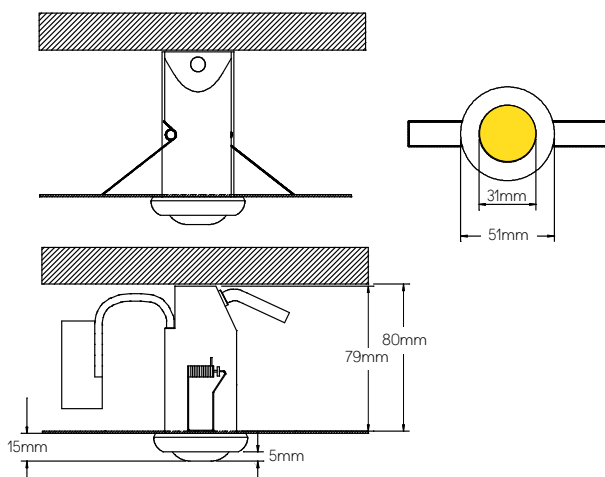

EMDOT 2

Recessed Emergency

- Body constructed from polycarbonate
- Standalone non-maintained 3 hour emergency fitting
- Interchangeable open area, corridor and spot lenses
- Colour temperature 6500K
- 5 year warranty LED
- 3 year warranty battery
- LiFePO4 Lithium Battery for extended life
- Certified to EN60598.2.22
- IP20

PRODUCT CODE		
Product	EMDOT2	Emergency Dot 2
Operation	EL	3 Hour Emergency
	ST	Self-Test Emergency
	ED	Dali Emergency
Lens	UNI	Interchangeable lenses
Body Colour	W	White
	B	Black

Cut out size : 40-43mm
Ambient operating temperature 30°C