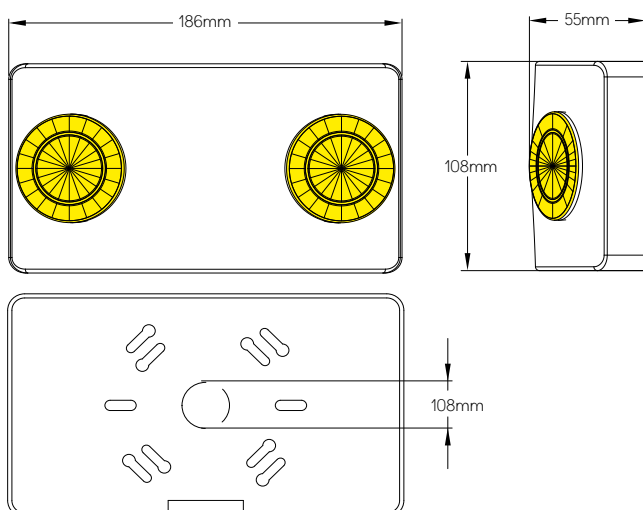

## EMFROG MINI

### Mini Frog Emergency

- Polycarbonate body with adjustable twin lenses
- Open Area lens as standard
- Optional corridor lens
- Colour temperature 5000K
- 3 hour maintained or non maintained emergency operation
- Suitable for ceiling and wall mounting
- Optional track mounting with Global 3 phase adapter
- Complies with EN60598.2.22
- IP20

#### PRODUCT CODE

Product	EMFROG	Frog Mini Emergency
Mounting	SF	Surface Mount
	TM	Track Mounted
Beam	OA	Open Area
	CO	Corridor
	W	White
	B	Black

Ambient operating temperature 25°C