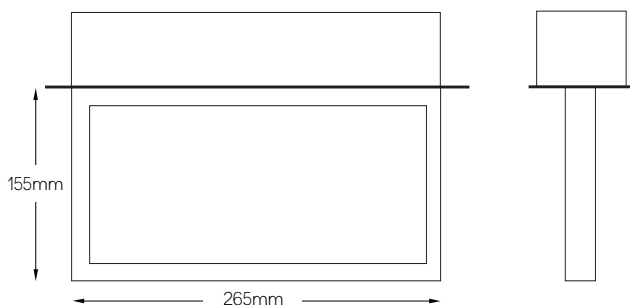

## EMREC Emergency Signage

- Polycarbonate housing with a translucent suspended legend plate
- Recessed suspended
- Suspends from 15mm - 1 metre
- Ceiling recessing bracket for ease of installation
- Screen printed directional pictogram legends
- Option of ISO or EC signage
- 25m viewing distance
- IP20 rated
- Energy efficient battery charger and nickel cadmium (NiCd) batteries
- Optional Dali / Self-test emergency operation
- Self-test in accordance with BSEN62034

### PRODUCT CODE

<b>Product</b>	<b>EMREC</b>	Recessed Emergency
<b>Operation</b>	<b>EL</b>	3 Hour Emergency
	<b>ED</b>	Self-Test / Dali Emergency
<b>Legend</b>	<b>UNI</b>	Full Universal Legend Kit
<b>Body Colour</b>	<b>W</b>	White