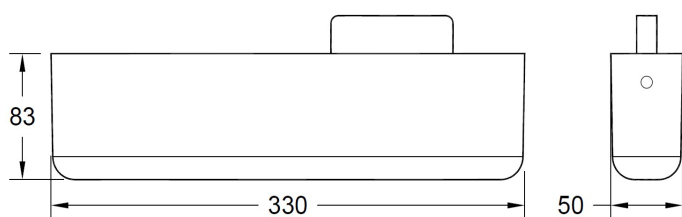

EMTRACK

Emergency Track

- Body constructed from polycarbonate
- Lockable in place
- 3 hour non maintained emergency operation
- LiFePO4 Lithium Battery for extended life
- IP20 rated

PRODUCT CODE

Product	EMTRACK	Emergency Track
Operation	EL	3 Hour Emergency
	ED	Self-Test / Dali Emergency
Legends	X	No Legend
Body Colour	W	White
	B	Black