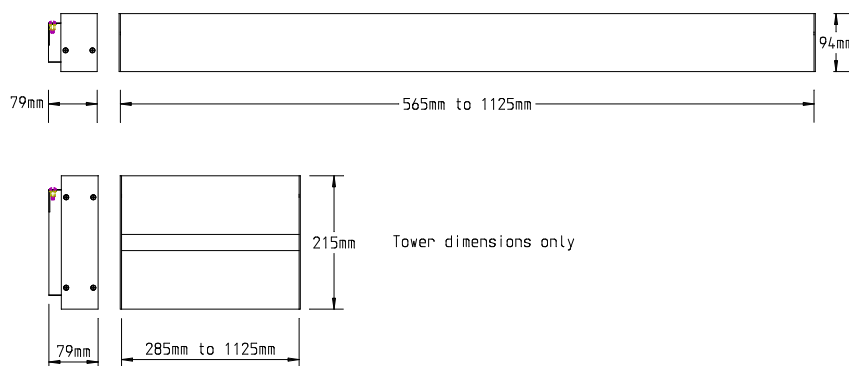

## MERIDIAN WL Wall Mounted Linear System

MANUFACTURING IN THE  
**UNITED KINGDOM**

- Extruded aluminium housing
- Double height (Tower) version available
- Snap in/out opal diffuser for general illumination
- Microprism diffuser available to aid in achieving UGR<19
- Tridonic or Philips LED modules and drivers
- Multiple coloured diffuser inserts available
- Comes complete with mounting brackets
- Downlight only or up/downlight
- Stand alone or continuous run lighting system
- High colour consistency 3 step MacAdam
- High colour rendering CRI>80
- Various powder coated finishes
- Bespoke sizes/outputs made to order
- IP20 rated
- Wireless option available
- Emergency options available
- 5 year warranty on LED system

Ambient operating temperature 25°C

PRODUCT CODE		
<b>Product</b>	<b>WLM</b>	Meridian Wall
<b>Distribution</b>	D	Downlight Only
	U	Uplight / Downlight
	X	Uplight Only
	T	Tower Uplight / Downlight
<b>Body Size</b>	06	Length (565mm)
	08	Length (845mm)
	11	Length (1125mm)
<b>Driver</b>	S	Standard Driver
	D	Dali Driver
	W	Wireless Dim
	A	1-10V Driver
	T	Touch Dimming Driver
<b>Output (downlight only)</b>	02	2000 Lumens (565mm)
	03	3000 Lumens (845mm)
	04	4000 Lumens (1125mm)
<b>Output (uplight only)</b>	02	2000 Lumens (565mm)
	03	3000 Lumens (845mm)
	04	4000 Lumens (1124mm)
<b>Output (up/downlight)</b>	03	3000 Lumens (565mm)
	05	5000 Lumens (845mm)
	07	7000 Lumens (1125mm)
<b>Colour Temperature</b>	3	3000 Kelvin
	4	4000 Kelvin
<b>Sensor</b>	-	No Sensor
	PR	PIR Sensor
<b>Emergency*</b>	-	No Emergency
	EL	3 Hour Emergency
	ST	Self-Test 3 Hour Emergency
	ED	3 Hour Emergency DALI EM Pro
	LM	Lithium Emergency
<b>Diffuser</b>	OP	Opal
	MP	Microprism
<b>Body Colour</b>	W	White
	B	Black
	S	Silver
	G	Gold
	O	Other/Specified