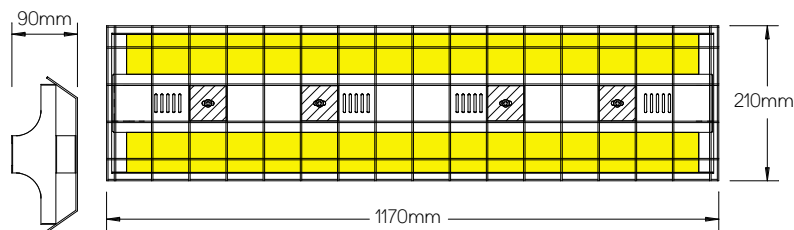

ORGANA SPORT

High Output Wire Guarded Linear

MANUFACTURING IN THE
UNITED KINGDOM

- Body constructed from powder coated steel
- High transmission opal panel behind a protective wire guard
- Tridonic or Philips LED modules and drivers
- Fully controllable with instant start up for use with time control offering additional energy savings during down times
- Up to 114 luminaire lumens per watt
- A robust luminaire built to withstand the rigours of sports hall activities whilst providing exceptional glare control to aid the comfort of users
- Suitable for high suspension or trunking mount
- IP20 rated
- Wireless option available
- Optional LiFePO4 Lithium Battery for extended life
- 5 year warranty on LED system

Ambient operating temperature 25°C

PRODUCT CODE		
Product	OSP	Organa Sport
Driver	S	Standard Driver
	D	Dali Driver
	W	Wireless Dim
	A	1-10V Driver
	T	Touch Dimming Driver
Output	08	8000 Lumens
	10	10000 Lumens
	12	12000 Lumens
	14	14000 Lumens
	16	16000 Lumens
	18	18000 Lumens
	21	21000 Lumens
Colour Temperature	3	3000 Kelvin
	4	4000 Kelvin
Sensor	-	No Sensor
	PL	PIR Low (up to 3.5m)
	PM	PIR Mid (up to 12m)
	PH	PIR High (up to 16m)
Emergency	-	No Emergency
	EL	3 Hour Emergency
	EX	3 Hour Emergency High Output
	ST	Self-Test 3 Hour Emergency
	ED	3 Hour Emergency DALI EM Pro
	LM	Lithium Emergency
Diffuser	OP	Opal
	MP	Microprism
Body Colour	W	White
	B	Black