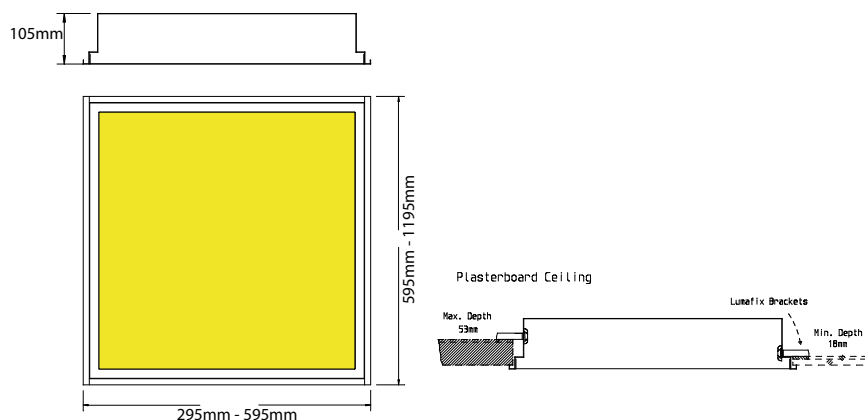

## UNIVERSAL Recessed

MANUFACTURING IN THE  
**UNITED KINGDOM**

- Body constructed from powder coated steel
- High transmission opal diffuser
- Microprism diffuser available to aid in achieving UGR<19
- Tridonic or Philips LED modules and drivers
- Suitable for 15mm/25mm T & plasterboard ceiling types as standard
- Consealed T ceiling option available
- Bespoke/project specific sizes and outputs made to order
- Various powder coated finishes
- Wireless option available
- Optional LiFePO4 Lithium Battery for extended life
- IP20 rated
- 5 year warranty on LED system

Ambient operating temperature 25°C - Do not cover back of fitting

PRODUCT CODE		
<b>Product</b>	<b>UM</b>	Universal
<b>Body Size</b>	<b>66</b>	595mm X 595mm
	<b>123</b>	1195mm X 295mm
	<b>126</b>	1195mm X 595mm
<b>Driver</b>	<b>S</b>	Standard Driver
	<b>D</b>	Dali Driver
	<b>W</b>	Wireless Dim
	<b>A</b>	1-10V Driver
<b>Output (66)</b> <b>Output (123)</b>	<b>T</b>	Touch Dimming Driver
	<b>03</b>	3000 Lumens
	<b>04</b>	4000 Lumens
	<b>05</b>	5000 Lumens
<b>Output (126)</b>	<b>06</b>	6000 Lumens
	<b>08</b>	8000 Lumens
	<b>10</b>	10000 Lumens
<b>Colour Temperature</b>	<b>12</b>	12000 Lumens
	<b>3</b>	3000 Kelvin
<b>Sensor</b>	<b>4</b>	4000 Kelvin
	-	No Sensor
<b>Emergency</b>	<b>PR</b>	Pir Sensor
	<b>MW</b>	Microwave Sensor
<b>Diffuser</b>	-	No Emergency
	<b>EL</b>	3 Hour Emergency Pack
	<b>ST</b>	Self-Test 3 Hour Emergency
	<b>ED</b>	3 Hour Emergency Dali EM Pro
<b>Body Colour</b>	<b>LM</b>	Lithium Emergency
	<b>OP</b>	Opal
	<b>MP</b>	Microprism
	<b>W</b>	White
	<b>B</b>	Black
	<b>S</b>	Silver
	<b>O</b>	Other/Specified