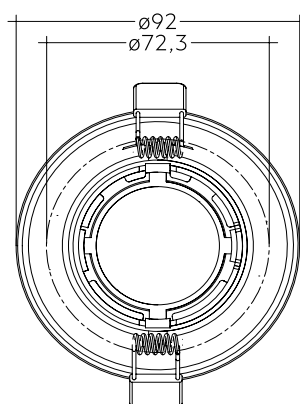

QDT Recessed Spot light

MANUFACTURING IN THE
UNITED KINGDOM

- Die cast aluminium bezel
- 30° adjustment
- Anti-Glare baffle
- Tridonic LED module
- Lens optics
- High colour rendering Cri 90
- 3 step MacAdams
- Wireless option available
- IP20 rated
- 5 year warranty on LED system

PRODUCT CODE		
Product	QDT	QDT Downlight
Driver	S	Standard Driver
	D	Dali Driver
	W	Wireless Dim
	T	Touch Dimming Driver
	C	Triac Driver
Output	08	800 Lumens*
	12	1200 Lumens
	27	2700 Kelvin
Colour Temperature	30	3000 Kelvin
	40	4000 Kelvin
	Beam Angle	S
M		Medium Lens
W		Wide Lens
Emergency	-	No Emergency
	EL	3 Hour Emergency
	ST	Self-Test 3 Hour Emergency
	ED	3 Hour Emergency Dali EM Pro
	LM	Lithium Emergency
Bezel Colour	W	White
	B	Black

Ceiling cut out 75mm

* Spot lens not available

Ambient operating temperature 25°C - Do not cover back of fitting