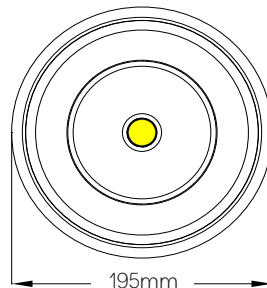

## Quartet QAD 111mm Lockable Downlight

MANUFACTURING IN THE  
**UNITED KINGDOM**

- Die cast aluminium trim with aluminium heat sink
- Xicato LED modules and drivers
- Lockable vertical tilting 0° to 35° and horizontal rotation 350°
- 1x2 step MacAdams over life
- XIM compatible
- 5 year warranty on LED system

Cut out size  
Trim: 184mm / Trimless: 196mm

Height dependant on package selected  
Ambient operating temperature 25°C - Do not cover back of fitting  
Due to constant product development specification may change without prior notification

### PRODUCT CODE

Product	QAD	QAD LED Downlight
<b>Reflector Size</b>	<b>111</b>	111mm Diameter
	-	Standard Driver
	D	Dali Driver
<b>Driver</b>	B	DSI Driver
	A	1-10V Driver
	C	Triac Driver
	T	Touch Dimming Driver
	13	1300 Lumens
	20	2000 Lumens
<b>Output</b>	30	3000 Lumens
	40	4000 Lumens
	50	5000 Lumens
	27	2700 Kelvin
<b>Colour Temperature</b>	30	3000 Kelvin
	35	3500 Kelvin
	40	4000 Kelvin
	-	Ra83 Standard
<b>Colour Rendering</b>	A	Ra97 Artist Series*
	V	Ra83 Vibrant**
	R	Ra96 Vibrant**
	B	Ra95 Beauty Series***
<b>Beam Angle (9mm LES)</b>	10	10° Twist-lock Reflector****
<b>Beam Angle (19mm LES)</b>	15	15° Twist-lock Reflector
	30	30° Twist-lock Reflector
	40	40° Twist-lock Reflector
	-	No Extras
<b>Extras</b>	EL	3 Hour Emergency Pack
	ST	Self-Test 3 Hour Emergency Pack
	ED	3 Hours Emergency DALI EM Pro
	CF	Concealed Fix
	CE	Concealed Fix c/w Emergency Pack
<b>Body Colour</b>	W	White
	B	Black
	S	Silver