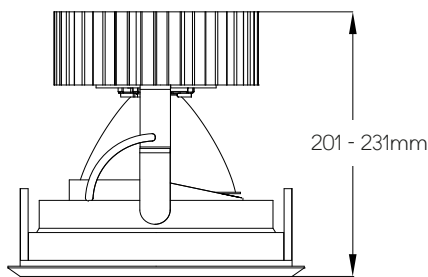

## Quartet QAD 111mm Lockable Downlight

MANUFACTURING IN THE  
**UNITED KINGDOM**

- Die cast aluminium trim with aluminium heat sink
- Xicato LED modules and drivers
- Lockable vertical tilting 0° to 35° and horizontal rotation 350°
- 1x2 step MacAdams over life
- XIM compatible
- 5 year warranty on LED system

Cut out size  
Trim: 184mm / Trimless: 196mm

Height dependant on package selected  
Ambient operating temperature 25°C - Do not cover back of fitting  
Due to constant product development specification may change without prior notification

### PRODUCT CODE

Product	QAD	QAD LED Downlight
<b>Reflector Size</b>	<b>111</b>	111mm Diameter
	-	Standard Driver
	D	Dali Driver
<b>Driver</b>	B	DSI Driver
	A	1-10V Driver
	C	Triac Driver
	T	Touch Dimming Driver
	13	1300 Lumens
	20	2000 Lumens
<b>Output</b>	30	3000 Lumens
	40	4000 Lumens
	50	5000 Lumens
	27	2700 Kelvin
<b>Colour Temperature</b>	30	3000 Kelvin
	35	3500 Kelvin
	40	4000 Kelvin
	-	Ra83 Standard
<b>Colour Rendering</b>	A	Ra97 Artist Series*
	V	Ra83 Vibrant**
	R	Ra96 Vibrant**
	B	Ra95 Beauty Series***
<b>Beam Angle (9mm LES)</b>	10	10° Twist-lock Reflector****
<b>Beam Angle (19mm LES)</b>	15	15° Twist-lock Reflector
	30	30° Twist-lock Reflector
	40	40° Twist-lock Reflector
	-	No Extras
<b>Extras</b>	EL	3 Hour Emergency Pack
	ST	Self-Test 3 Hour Emergency Pack
	ED	3 Hours Emergency DALI EM Pro
	CF	Concealed Fix
	CE	Concealed Fix c/w Emergency Pack
<b>Body Colour</b>	W	White
	B	Black
	S	Silver