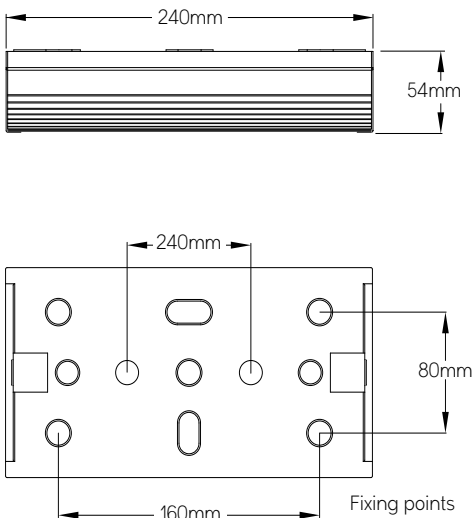

EMBULK Emergency Bulkhead

- Neat and compact polycarbonate base and lens
- Lumen output 135lm maximum without sign legend
- Sign viewing distance 30m
- Maintained power supply 5W
- Colour temperature 4200K
- IP65 rated
- Emergency duration in maintained operation 3 hours
- Designed to comply with BS EN 60598-2-22 standards
- Optional Dali / Self-test emergency operation
- Self-test in accordance with BSEN62034
- Available with self-adhesive legend kits. ISO and EC safety pictogram legends

PRODUCT CODE		
Product	EMBULK	Emergency Bulkhead LED
Operation	-	Standard 3 Hour
	D	Self-Test / Dali Controlled

Exit Legends (optional)

Blade Exit Legends	ECAR	EC Format - Arrow Right/Left
	ECAD	EC Format - Arrow Down
	ISOAR	ISO Format - Arrow Right
	ISOAU	ISO Format - Arrow Up