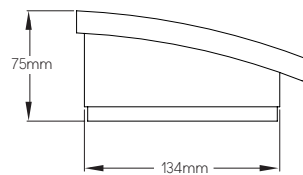

EMCURVE

Curved Emergency Exit Sign

- Polycarbonate enclosure with attractive sloping front opal panel
- Screen printed safety sign legends
- ISO and EC safety pictogram legends
- Lumen output 120lm max without sign legend
- Sign viewing distance 30m
- IP42 rated
- Emergency duration in maintained operation 3 hours
- Designed to comply with BS EN 60598-2-22 standards
- Optional Dali / Self-test emergency operation
- Self-test in accordance with BSEN62034

PRODUCT CODE		
Product	EMCURVE	Emergency Curve LED
Operation	-	Standard 3 Hour
	D	Self-Test / Dali Controlled
Legends	ECAR	EC Format Arrow Right
	ECAL	EC Format Arrow Left
	ECAD	EC Format Arrow Down
	ISOAR	ISO Format Arrow Right
	ISOAL	ISO Format Arrow Left
	ISOAU	ISO Format Arrow Down