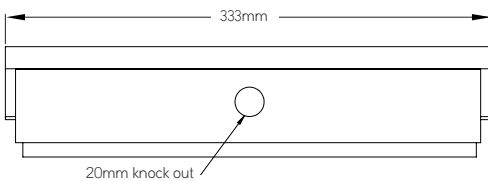

EMCURVE

Curved Emergency Exit Sign

- Polycarbonate enclosure with attractive sloping front opal panel
- Screen printed safety sign legends
- ISO and EC safety pictogram legends
- Lumen output 120lm max without sign legend
- Sign viewing distance 30m
- IP42 rated
- Emergency duration in maintained operation 3 hours
- Designed to comply with BS EN 60598-2-22 standards
- Optional Dali / Self-test emergency operation
- Self-test in accordance with BSEN62034

PRODUCT CODE		
Product	EMCURVE	Emergency Curve LED
Operation	-	Standard 3 Hour
	D	Self-Test / Dali Controlled
Legends	ECAR	EC Format Arrow Right
	ECAL	EC Format Arrow Left
	ECAD	EC Format Arrow Down
	ISOAR	ISO Format Arrow Right
	ISOAL	ISO Format Arrow Left
	ISOAU	ISO Format Arrow Down