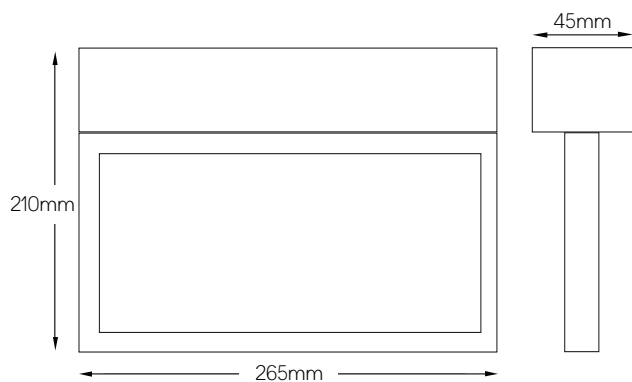

EMSURF Emergency Signage

- Polycarbonate housing with a translucent legend plate
- Surface fixed
- First fix plate for ease of installation
- Screen printed directional pictogram legends
- Option of ISO or EC signage
- 25m viewing distance
- Colour temperature 4500K
- Colour temperature 4500K
- 3 Hours maintained or non-maintained emergency operation
- LiFePO4 Lithium Battery for extended life
- Designed to fully comply with the relevant parts of EN60598.2.22
- IP20 rated

PRODUCT CODE		
Product	EMSURF	Surface Mount Emergency
Operation	EL	3 Hour Emergency
	ED	Self-Test / Dali Emergency
Legend	UNI	Full Universal Legend Kit
Body Colour	W	White

Ambient operating temperature 25°C