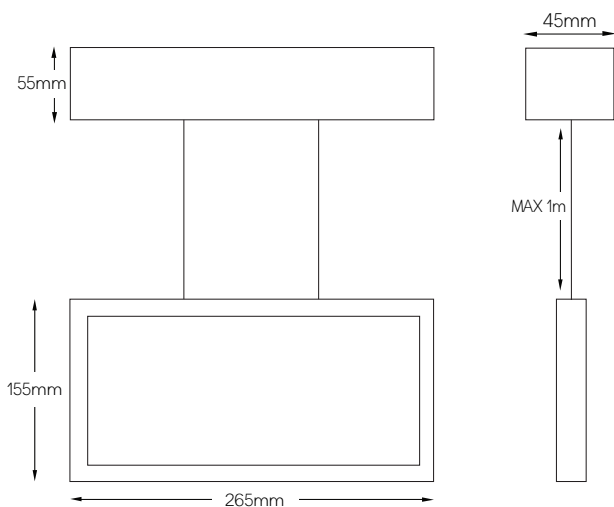

EMSUSP Emergency Signage

- Polycarbonate housing with a translucent suspended legend plate
- Surface suspended
- Suspends from 15mm - 1 metre
- First fix plate for ease of installation
- Screen printed directional pictogram legends
- Option of ISO or EC signage
- 25m viewing distance
- Colour temperature 4500K
- 3 Hours maintained or non-maintained emergency operation
- LiFePO4 Lithium Battery for extended life
- Designed to fully comply with the relevant parts of EN60598.2.22
- IP20 rated

PRODUCT CODE		
Product	EMSUSP	Suspended Emergency
Operation	EL ED	Standard Standalone Self-Test / Dali Emergency
Legend	UNI	Full Universal Legend Kit
Body Colour	W	White

Ambient operating temperature 25°C