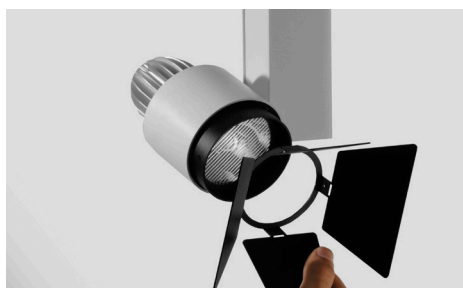

ACCESSORIES FOR QCLX & QUNX TRACKSPOT

Anti-Glare Cowl

QACOWLB BLACK
QACOWLW WHITE
QACOWLS SILVER

Anti-Glare Hood

QAHOOB BLACK
QAHOODW WHITE
QAHOODS SILVER

Anti-Glare Cowl c/w Spreader Lens

QSCOWSLB BLACK
QSCOWSLW WHITE
QSCOWSLS SILVER

Adjustable Barn Doors

QABARNB BLACK
QABARNW WHITE
QABARNS SILVER

All accessories should be ordered with QCLX or QUNX Trackspot to ensure compatibility