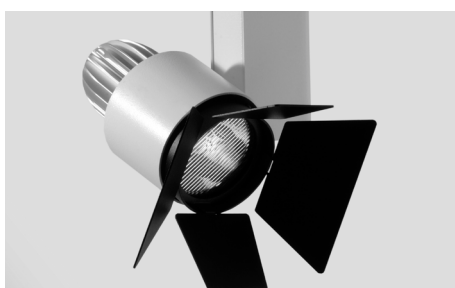

ACCESSORIES FOR QCLX & QUNX TRACKSPOT

Anti-Glare Cowl

QACOWLB BLACK
QACOWLW WHITE
QACOWLS SILVER

Anti-Glare Hood

QAHOOB BLACK
QAHOODW WHITE
QAHOODS SILVER

Anti-Glare Cowl c/w Spreader Lens

QSCOWSLB BLACK
QSCOWSLW WHITE
QSCOWSLS SILVER

Adjustable Barn Doors

QABARNB BLACK
QABARNW WHITE
QABARNS SILVER

All accessories should be ordered with QCLX or QUNX Trackspot to ensure compatibility