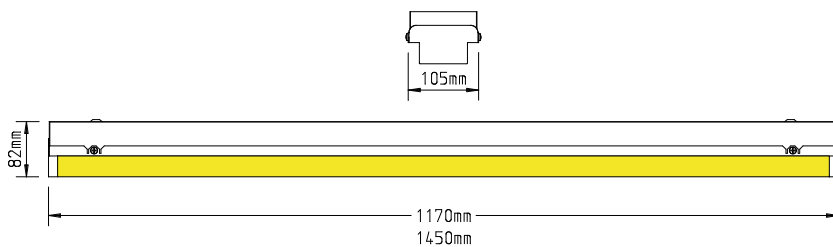

## ACADEMY Surface Linear

MANUFACTURING IN THE  
**UNITED KINGDOM**

- Designed specifically for schools, hospitals and similar environments
- Body constructed from powder coated steel
- Opal polycarbonate TPA rated diffuser for general illumination
- Various powder coated finishes
- Wireless option available
- Optional LiFePO4 Lithium Battery for extended life
- Tridonic or Philips LED modules and drivers
- IP20 rated
- 5 year warranty on LED system

### PRODUCT CODE

<b>Product</b>	<b>ACA</b>	Academy Linear LED
<b>Body Size</b>	<b>11</b>	1170mm Length
	<b>14</b>	1450mm Length
<b>Drivers</b>	<b>S</b>	Standard Driver
	<b>D</b>	Dali Driver
	<b>W</b>	Wireless Dim
	<b>A</b>	1-10V Driver
<b>Output (11)</b>	<b>T</b>	Touch Dimming Driver
	<b>04</b>	4200 Lumens
	<b>05</b>	4900 Lumens
	<b>06</b>	6100 Lumens
<b>Output (14)</b>	<b>06</b>	6100 Lumens
	<b>07</b>	7100 Lumens
	<b>08</b>	8200 Lumens
	<b>Colour Temperature</b>	<b>3</b>
<b>4</b>		4000 Kelvin
<b>Sensor</b>	-	No Sensor
	<b>PR</b>	PIR Sensor
	<b>TS</b>	Thumb Sensor
	<b>MW</b>	Microwave Sensor
<b>Emergency</b>	-	No Emergency
	<b>EL</b>	3 Hour Emergency
	<b>ST</b>	Self-Test 3 Hour Emergency
	<b>ED</b>	3 Hour Emergency Dali EM Pro
	<b>LM</b>	Lithium Emergency
<b>Body Colour</b>	<b>W</b>	White
	<b>B</b>	Black
	<b>O</b>	Other/Specified