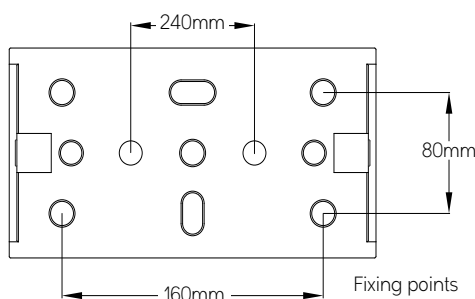

EMBULK Emergency Bulkhead

- Polycarbonate enclosure with curved lens
- Screen printed directional pictogram legends
- Option of ISO or EC signage
- Sign viewing distance 20m
- Colour temperature 4500K
- 3 hour maintained or non maintained emergency operation
- Certified to EN60598.2.22
- IP65 rated

PRODUCT CODE		
Product	EMBULK	Emergency Bulk
Operation	EL	3 Hour Emergency
	ED	Self-Test / Dali Emergency
Legends	X	No Legend
	ECAR	EC Format - Arrow Right/Left
	ECAD	EC Format - Arrow Down
	ISOAR	ISO Format - Arrow Right/Left
	ISOAU	ISO Format - Arrow Up
Body Colour	W	White