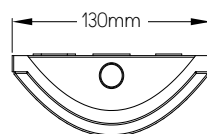

EMBULK Emergency Bulkhead

- Polycarbonate enclosure with curved lens
- Screen printed directional pictogram legends
- Option of ISO or EC signage
- Sign viewing distance 20m
- Colour temperature 4500K
- 3 hour maintained or non maintained emergency operation
- Certified to EN60598.2.22
- IP65 rated

PRODUCT CODE		
Product	EMBULK	Emergency Bulk
Operation	EL	3 Hour Emergency
	ED	Self-Test / Dali Emergency
Legends	X	No Legend
	ECAR	EC Format - Arrow Right/Left
	ECAD	EC Format - Arrow Down
	ISOAR	ISO Format - Arrow Right/Left
	ISOAU	ISO Format - Arrow Up
Body Colour	W	White