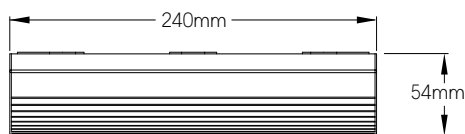

EMBULK Emergency Bulkhead

- Polycarbonate enclosure with curved lens
- Screen printed directional pictogram legends
- Option of ISO or EC signage
- Sign viewing distance 20m
- Colour temperature 4500K
- 3 hour maintained or non maintained emergency operation
- Certified to EN60598.2.22
- IP65 rated

PRODUCT CODE		
Product	EMBULK	Emergency Bulk
Operation	EL	3 Hour Emergency
	ED	Self-Test / Dali Emergency
Legends	X	No Legend
	ECAR	EC Format - Arrow Right/Left
	ECAD	EC Format - Arrow Down
	ISOAR	ISO Format - Arrow Right/Left
	ISOAU	ISO Format - Arrow Up
Body Colour	W	White