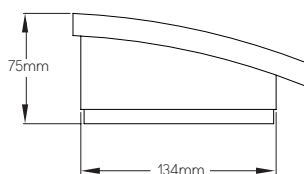

EMCURVE Emergency Signage

- Polycarbonate enclosure with sloping front opal panel
- Screen printed directional pictogram legends
- Option of ISO or EC signage
- 30m viewing distance
- Colour temperature 4500K
- 3 hour maintained or non maintained emergency operation
- Certified to EN60598.2.22
- IP42 rated

PRODUCT CODE

Product	EMCURVE	Emergency Curve
Operation	EL	3 Hour Emergency
	ED	Self-Test / Dali Emergency
Legends	ECAR	EC Format Arrow Right
	ECAL	EC Format Arrow Left
	ECAD	EC Format Arrow Down
	ISOAR	ISO Format Arrow Right
	ISOAL	ISO Format Arrow Left
	ISOAU	ISO Format Arrow Up
ISOAD	ISO Format Arrow Down	
Body Colour	W	White