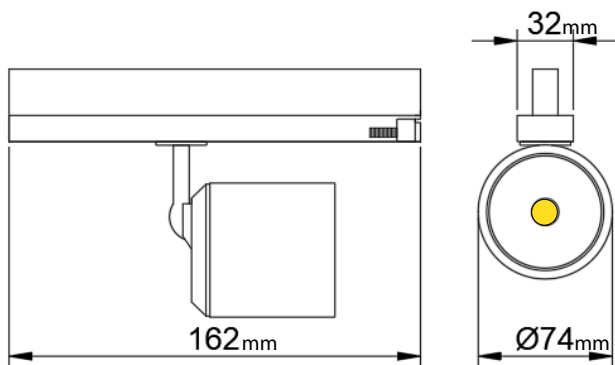

## Quartet QEL Track Mounted Spotlight

MANUFACTURING IN THE  
**UNITED KINGDOM**

- Body constructed from powder coated dia cast aluminium
- Interchangeable reflectors
- In track low profile LED driver
- High colour rendering
- 2 step MacAdam
- IP20 Rated
- 5 year warranty on LED system

PRODUCT CODE		
Product	QEL	QEL Spotlight
Driver	S	Standard Driver
	D	Dali Driver
Output	30	3000 Lumens (up to)
Colour Temperature	3	3000 Kelvin
	4	4000 Kelvin
Colour Rendering	S	Ra80
	N	Ra90
Beam Angle	S	Spot Reflector 21°
	M	Medium Reflector 32°
	W	Wide Reflector 46°
Mounting	TC	3-Circuit In Track Adapter
	DT	3-Circuit In Track Dali Adapter
Body Colour	W	White
	B	Black
	S	Silver