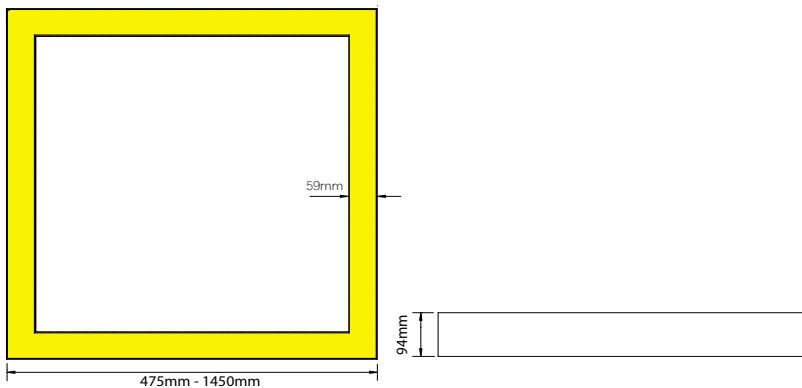

SPACE

Square or Rectangular Pendant

MANUFACTURING IN THE UNITED KINGDOM

- Extruded aluminium single piece housing (meaning no on-site assembly)
- Snap in/out opal diffuser for general illumination
- Microprism diffuser available to aid in achieving UGR<19
- Tridonic or Philips LED modules and drivers
- Downlight only or up/downlight
- Bespoke/project specific sizes, shapes and outputs made to order
- Supplied with adjustable 3m drop wire suspension kit and pre-wired with 3m flex
- High colour consistency 3 step MacAdam
- High colour rendering CRI>80
- Multiple coloured diffuser inserts available
- Various powder coated finishes
- IP20 rated
- Wireless option available
- Optional LiFePO4 Lithium Battery for extended life
- 5 year warranty on LED system

Ambient operating temperature 25°C

PRODUCT CODE	
Product	SPA Space Pendant
Body Size	05 475mm*
	08 755mm
	12 1175mm
	13 1315mm
	15 1455mm
Driver	S Standard Driver
	D Dali Driver
	W Wireless Dim
	A 1-10V Driver
Output (475mm)	T Touch Dimming Driver
	02 2600 Lumens
	05 5200 Lumens
Output (755mm)	08 7500 Lumens
	04 4400 Lumens
	09 8600 Lumens
Output (1175mm)	13 12300 Lumens
	07 7000 Lumens
	14 14000 Lumens
Output (1315mm)	20 20000 Lumens
	08 8000 Lumens
	16 15700 Lumens
Output (1455mm)	23 22600 Lumens
	09 8800 Lumens
	17 17100 Lumens
Colour Temperature	25 24600 Lumens
	3 3000 Kelvin
RA (Colour Rendering)	4 4000 Kelvin
	S Ra80
Emergency	N Ra90
	- No Emergency
	EL 3 Hour Emergency
	ST Self-Test 3 Hour Emergency
	ED 3 Hour Emergency DALI EM Pro
	LM Lithium Emergency
Diffuser	OP Opal
	MP Microprism
Body Colour	W White
	B Black
	S Silver
	G Gold
	O Other/Specified
Cable Colour	W White PVC
	B Black PVC
	G Grey PVC
	T Transparent