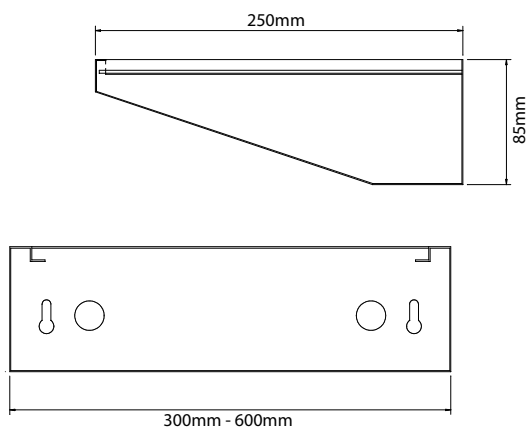

### Wall Mounted Up Light

MANUFACTURING IN THE UNITED KINGDOM

- Body constructed from powder coated steel
- Clear polycarbonate or high transmission opal diffuser
- Tridonic LED modules and driver
- Bespoke sizes/outputs made to order
- High colour consistency 3 step MacAdam
- High colour rendering CRI>80
- Various powder coated finishes
- IP20 rated
- 5 year warranty on LED system

PRODUCT CODE		
<b>Product</b>	<b>WE</b>	Wedge Up Light
<b>Distribution</b>	<b>U</b>	Uplight Only
<b>Body Size</b>	<b>03</b>	Length (300mm)
	<b>06</b>	Length (600mm)
<b>Driver</b>	<b>S</b>	Standard Driver
	<b>D</b>	Dali Driver
	<b>W</b>	Wireless Dim
	<b>A</b>	1-10V Driver
	<b>T</b>	Touch Dimming Driver
<b>Output (300mm)</b>	<b>02</b>	2000 Lumens
	<b>04</b>	4000 Lumens
<b>Output (600mm)</b>	<b>06</b>	6000 Lumens
	<b>08</b>	8000 Lumens
<b>Colour Temperature</b>	<b>03</b>	3000 Kelvin
	<b>04</b>	4000 Kelvin
<b>Diffuser</b>	<b>CL</b>	Clear Polycarbonate
	<b>OP</b>	Opal
<b>Body Colour</b>	<b>W</b>	White
	<b>B</b>	Black
	<b>S</b>	Silver
	<b>G</b>	Gold
	<b>O</b>	Other/Specified