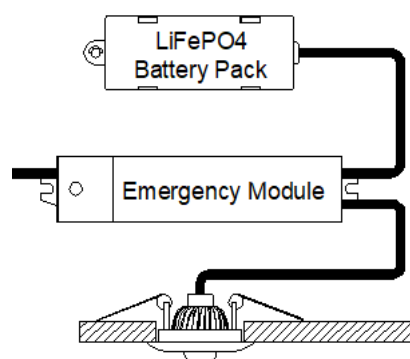

## EMDOT 1 Recessed Mini Emergency

- Body constructed from aluminium
- Standalone non-maintained 3 hour emergency fitting
- Optional open area and corridor lenses
- Colour temperature 6000K
- 4 year warranty on LED system
- LiFePO4 Lithium Battery for extended life
- IP20 control gear
- IP54 head unit

PRODUCT CODE		
<b>Product</b>	<b>EMDOT1</b>	Emergency Dot 1
<b>Operation</b>	<b>EL</b>	3 Hour Emergency
	<b>ST</b>	Self-Test Emergency
	<b>ED</b>	Dali Emergency
<b>Lens</b>	<b>OA</b>	Open Area
	<b>CO</b>	Corridor
<b>Body Colour</b>	<b>W</b>	White
	<b>B</b>	Black

Cut out size : 40mm  
Ambient operating temperature 30°C