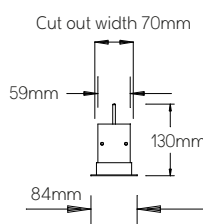

***Recessed Option
Measurements do not include trim - Add 30mm to the overall length of fitting (standalone and continuous run)

Ambient operating temperature 25°C

PRODUCT CODE

Product	MPD	Meridian Pod
Mounting	SP	Suspended
	SF	Surface
	RC	Recessed
Body Size	03	Length (320mm)
	06	Length (600mm)
	08	Length (880mm)
	11	Length (1160mm)
	14	Length (1440mm)
	17	Length (1720mm)
	20	Length (2000mm)
Configuration	22	Length (2280mm)
	25	Length (2560mm)
	P	Pod**
	PB	Pod** + Blank Infill*
	PM	Pod + Microprism**
Driver	PO	Pod + Opal **
	S	Standard Driver
	D	Dali Driver
	W	Wireless Dim
	A	1-10V Driver
Output Per Pod	T	Touch Dimming Driver
	01	1000 Lumens
	015	1500 Lumens
Pod	02	2000 Lumens
	-	Pod Qty per length**
Lit Section	-	Lit section Qty & length**
Blank Section	-	Blank unlit section*
Colour Temperature	3	3000 Kelvin
	4	4000 Kelvin
Sensor	-	No Sensor
	PR	PIR Sensor
Emergency	-	No Emergency
	EL	3 Hour Emergency
	ST	Self-Test 3 Hour Emergency
	ED	3 Hour Emergency DALI EM Pro
	LM	Lithium Emergency
Body Colour	W	White
	B	Black
	S	Silver
	G	Gold
	O	Other/Specified

*** Recessed Option with trim

** Lit Lengths & outputs to be advised

* Blank Infill lengths to be advised