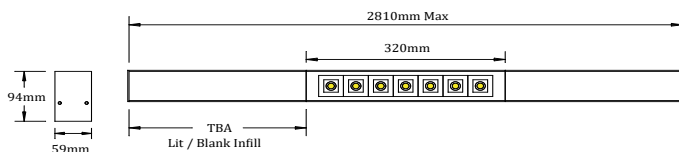

MERIDIAN POD Linear System

MANUFACTURING IN THE
UNITED KINGDOM

- Extruded aluminium housing
- 50 Degree lens & matt black shade to aid in achieving UGR<19
- Infill blanking panels available
- Lit section with opal or Microprism diffusers made to order
- Stand alone or continuous run lighting system
- Surface, suspended & recessed options
- Tridonic LED modules and drivers
- High colour consistency 3 step MacAdam
- High colour rendering CRI>80
- Bespoke/project specific sizes, shapes and outputs made to order
- Various powder coated finishes
- IP20 rated
- Wireless option available
- Optional LiFePO4 Lithium Battery for extended life
- 5 year warranty on LED system

***Recessed Option
Measurements do not include trim - Add 30mm to the overall length of fitting (standalone and continuous run)

Ambient operating temperature 25°C

PRODUCT CODE

Product	MPD	Meridian Pod
Mounting	SP	Suspended
	SF	Surface
	RC	Recessed
Body Size	03	Length (320mm)
	06	Length (600mm)
	08	Length (880mm)
	11	Length (1160mm)
	14	Length (1440mm)
	17	Length (1720mm)
	20	Length (2000mm)
Configuration	22	Length (2280mm)
	25	Length (2560mm)
	P	Pod**
	PB	Pod** + Blank Infill*
	PM	Pod + Microprism**
Driver	PO	Pod + Opal **
	S	Standard Driver
	D	Dali Driver
	W	Wireless Dim
	A	1-10V Driver
Output Per Pod	T	Touch Dimming Driver
	01	1000 Lumens
	015	1500 Lumens
Pod	02	2000 Lumens
	-	Pod Qty per length**
Lit Section	-	Lit section Qty & length**
Blank Section	-	Blank unlit section*
Colour Temperature	3	3000 Kelvin
	4	4000 Kelvin
Sensor	-	No Sensor
	PR	PIR Sensor
Emergency	-	No Emergency
	EL	3 Hour Emergency
	ST	Self-Test 3 Hour Emergency
	ED	3 Hour Emergency DALI EM Pro
	LM	Lithium Emergency
Body Colour	W	White
	B	Black
	S	Silver
	G	Gold
	O	Other/Specified

*** Recessed Option with trim

** Lit Lengths & outputs to be advised

* Blank Infill lengths to be advised