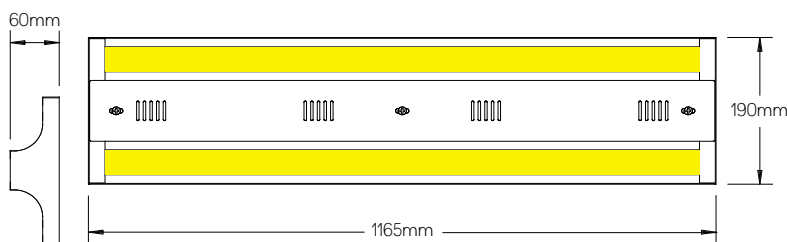

ORGANA High Output Linear

MANUFACTURING IN THE
UNITED KINGDOM

- Body constructed from powder coated steel
- Contemporary designed linear luminaire ideal for retail and industrial aisles
- Medium and narrow beam lens
- Optional high transmission opal diffuser ideal for lower mounting heights
- Tridonic or Philips LED modules and drivers
- Exceptional efficacies of up to 166 luminaire lumens per watt
- Suitable for suspension or trunking mount
- IP20 rated
- Wireless option available
- Optional LiFePO4 Lithium Battery for extended life
- 5 year warranty on LED system

Ambient operating temperature 25°C

PRODUCT CODE		
Product	ORG	Organa
Driver	S	Standard Driver
	D	Dali Driver
	W	Wireless Dim
	A	1-10V Driver
	T	Touch Dimming Driver
Output	08	8000 Lumens
	10	10000 Lumens
	12	12000 Lumens
	14	14000 Lumens
	16	16000 Lumens
	18	18000 Lumens
Colour Temperature	21	21000 Lumens
	24	24000 Lumens
	3	3000 Kelvin
	4	4000 Kelvin
Sensor	-	No Sensor
	TS	Thumb Sensor (up to 7m)
	PL	PIR Low (up to 3.5m)
	PM	PIR Mid (up to 12m)
Emergency	PH	PIR High (up to 16m)
	-	No Emergency
	EL	3 Hour Emergency
	EX	3 Hour Emergency High Output
	ST	Self-Test 3 Hour Emergency
Diffuser	ED	3 Hour Emergency DALI EM Pro
	LM	Lithium Emergency
	NB	60° (narrow beam)
Body Colour	MB	90° (medium beam)
	OP	Opal
	CL	Clear
	W	White
	B	Black