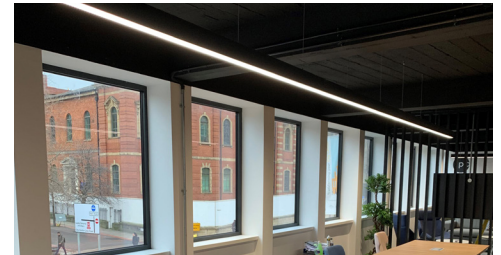

MERIDIAN SP Suspended Linear System

MANUFACTURING IN THE
UNITED KINGDOM

- Extruded aluminium housing
- Snap in/out opal diffuser for general illumination
- Microprism diffuser available to aid in achieving UGR<19
- Tridonic or Philips LED modules and drivers
- Supplied with adjustable 3m drop wire suspension kit and flex
- Multiple coloured diffuser inserts available
- Infill blanking panels optional
- Stand alone or continuous run lighting system
- Downlight only or up/downlight
- Lit corner section made to order
- Bespoke/project specific sizes, shapes and outputs made to order
- High colour consistency 3 step MacAdam
- High colour rendering CRI>80
- Various powder coated finishes
- IP20 rated
- Wireless option available
- Optional LiFePO4 Lithium Battery for extended life
- 5 year warranty on LED system

MERIDIAN SP HO Suspended Linear System

MANUFACTURING IN THE
UNITED KINGDOM

- Extruded aluminium housing
- Snap in/out opal diffuser for general illumination
- Microprism diffuser available to aid in achieving UGR<19
- Tridonic or Philips LED modules and drivers
- Supplied with adjustable 3m drop wire suspension kit and flex
- Multiple coloured diffuser inserts available
- Infill blanking panels optional
- Stand alone or continuous run lighting system
- Downlight only or up/downlight
- Lit corner section made to order
- Bespoke/project specific sizes, shapes and outputs made to order
- High colour consistency 3 step MacAdam
- High colour rendering CRI>80
- Various powder coated finishes
- IP20 rated
- Wireless option available
- Optional LiFePO4 Lithium Battery for extended life
- 5 year warranty on LED system