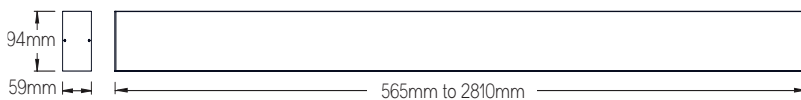

Ambient operating temperature 25°C

PRODUCT CODE			
Product	MSP	Meridian Suspended	
Distribution	D	Downlight Only	
	U	Uplight / Downlight	
Body Size	06	Length (565mm)	
	08	Length (845mm)	
	11	Length (1125mm)	
	14	Length (1405mm)	
	17	Length (1685mm)	
	23	Length (2250mm)	
Configuration	SA	Stand Alone	
	CC	Continuous Centre	
	CS	Continuous Start	
	CE	Continuous End	
Driver	S	Standard	
	D	Dali	
	W	Wireless Dim	
	A	1-10V	
Output (downlight only)	T	Touch Dimming Driver	
	02	2000 Lumens (565mm)	
	03	3000 Lumens (845mm)	
	04	4000 Lumens (1125mm)	
	05	5000 Lumens (1405mm)	
	06	6000 Lumens (1685mm)	
	08	8000 Lumens (2250mm)	
	10	10000 Lumens (2810mm)	
	Output (up/downlight)	03	3000 Lumens (565mm)
		05	5000 Lumens (845mm)
07		7000 Lumens (1125mm)	
09		9000 Lumens (1405mm)	
11		11000 Lumens (1685mm)	
14		14000 Lumens (2250mm)	
Colour Temperature	18	18000 Lumens (2810mm)	
	3	3000 Kelvin	
Sensor	4	4000 Kelvin	
	-	No Sensor	
Emergency	PR	PIR Sensor	
	-	No Emergency	
	EL	3 Hour Emergency	
	ST	Self-Test 3 Hour Emergency	
Diffuser	ED	3 Hour Emergency DALI EM Pro	
	LM	Lithium Emergency	
Body Colour	OP	Opal	
	MP	Microprism	
	W	White	
	B	Black	
	S	Silver	
	G	Gold	
	O	Other/Specified	