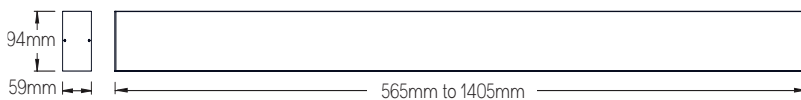

MERIDIAN SP HO Suspended Linear System

MANUFACTURING IN THE
UNITED KINGDOM

- Extruded aluminium housing
- Snap in/out opal diffuser for general illumination
- Microprism diffuser available to aid in achieving UGR<19
- Tridonic or Philips LED modules and drivers
- Supplied with adjustable 3m drop wire suspension kit and flex
- Multiple coloured diffuser inserts available
- Infill blanking panels optional
- Stand alone or continuous run lighting system
- Downlight only or up/downlight
- Lit corner section made to order
- Bespoke/project specific sizes, shapes and outputs made to order
- High colour consistency 3 step MacAdam
- High colour rendering CRI>80
- Various powder coated finishes
- IP20 rated
- Wireless option available
- Optional LiFePO4 Lithium Battery for extended life
- 5 year warranty on LED system