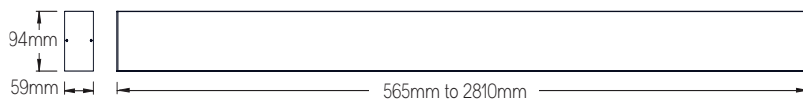

MERIDIAN SP LO Suspended Linear System

MANUFACTURING IN THE
UNITED KINGDOM

- Extruded aluminium housing
- Snap in/out opal diffuser for general illumination
- Microprism diffuser available to aid in achieving UGR<19
- Tridonic or Philips LED modules and drivers
- Supplied with adjustable 3m drop wire suspension kit and flex
- Multiple coloured diffuser inserts available
- Infill blanking panels optional
- Stand alone or continuous run lighting system
- Downlight only or up/downlight
- Lit corner section made to order
- Bespoke/project specific sizes, shapes and outputs made to order
- High colour consistency 3 step MacAdam
- High colour rendering CRI>80
- Various powder coated finishes
- IP20 rated
- Wireless option available
- Optional LiFePO4 Lithium Battery for extended life
- 5 year warranty on LED system