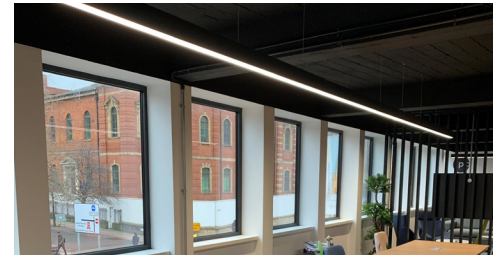

MERIDIAN SP LO Suspended Linear System

MANUFACTURING IN THE
UNITED KINGDOM

- Extruded aluminium housing
- Snap in/out opal diffuser for general illumination
- Microprism diffuser available to aid in achieving UGR<19
- Tridonic or Philips LED modules and drivers
- Supplied with adjustable 3m drop wire suspension kit and flex
- Multiple coloured diffuser inserts available
- Infill blanking panels optional
- Stand alone or continuous run lighting system
- Downlight only or up/downlight
- Lit corner section made to order
- Bespoke/project specific sizes, shapes and outputs made to order
- High colour consistency 3 step MacAdam
- High colour rendering CRI>80
- Various powder coated finishes
- IP20 rated
- Wireless option available
- Optional LiFePO4 Lithium Battery for extended life
- 5 year warranty on LED system

Ambient operating temperature 25°C