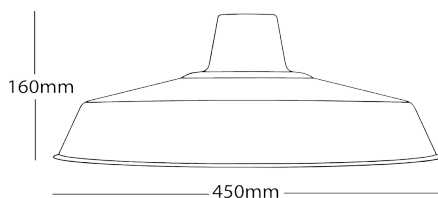

## EDDIE Spun Pendant

MANUFACTURING IN THE  
**UNITED KINGDOM**

- Steel pendant body
- Inside of shade painted satin white
- Tridonic or Philips LED modules and drivers
- Dot LED has remote mounted driver, in track adapter available for Global Track (dot & E27)
- Supplied with adjustable wire suspension & 2m flex
- High colour consistency 3 step MacAdam
- High colour rendering CRI>80
- Various powder coated finishes
- IP20 rated
- 5 year warranty on LED system